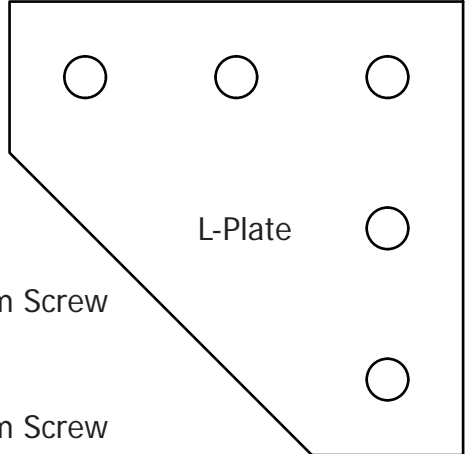

Archivist Quill Part Guide

Long Beam

Lifter Rail

Imaging Beam

Vertical Rail

Clear Cross Beam

Black Cross Beam

Base Center Beam

Cradle Wing Support

Imaging Strut

Glass Holder

Imaging Column

Cradle Diagonal

Platform Assembly Guide

Handlebar
Extender

Base Side Beam

Lifter Cross Beam

Base Strut

Platen Strut

Cradle Column

Cradle Strut