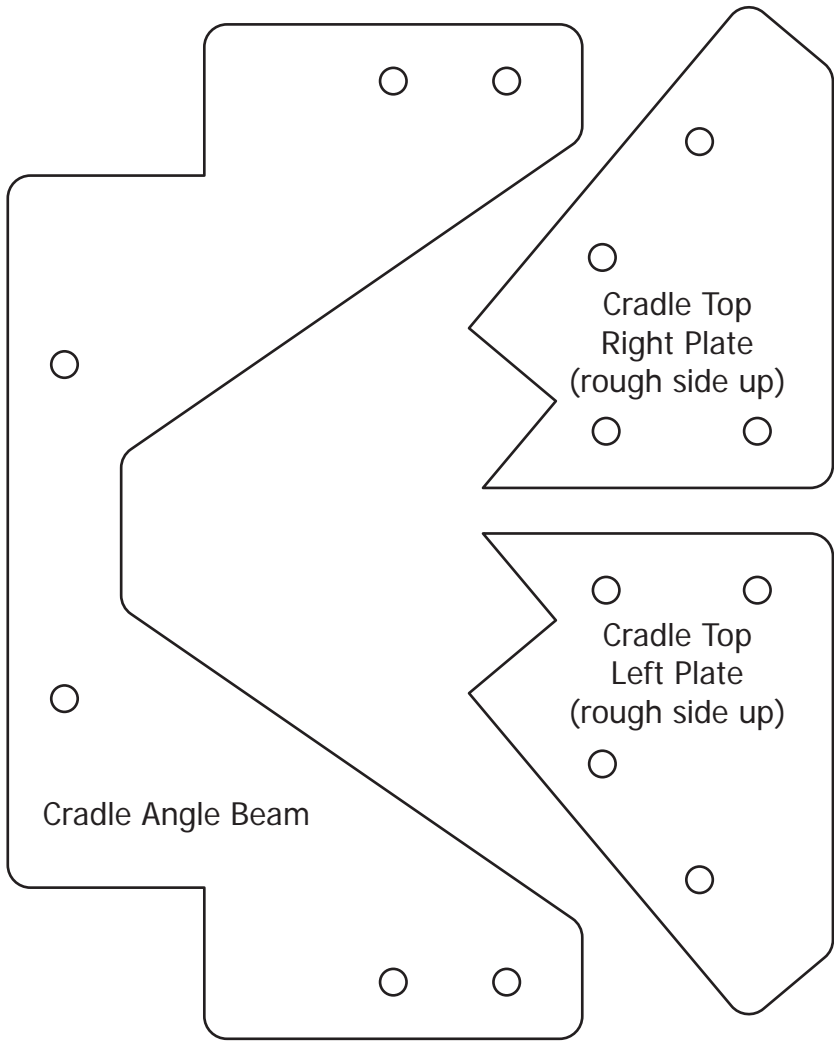

Archivist Quill Part Guide

Long Beam

Lifter Rail

Imaging Beam

Vertical Rail

Clear Cross Beam

Black Cross Beam

Base Center Beam

Cradle Wing Support

Imaging Strut

Glass Holder

Imaging Column

Cradle Diagonal

Platform Assembly Guide

Handlebar
Extender

Base Side Beam

Lifter Cross Beam

Base Strut

Platen Strut

Cradle Column

Cradle Strut