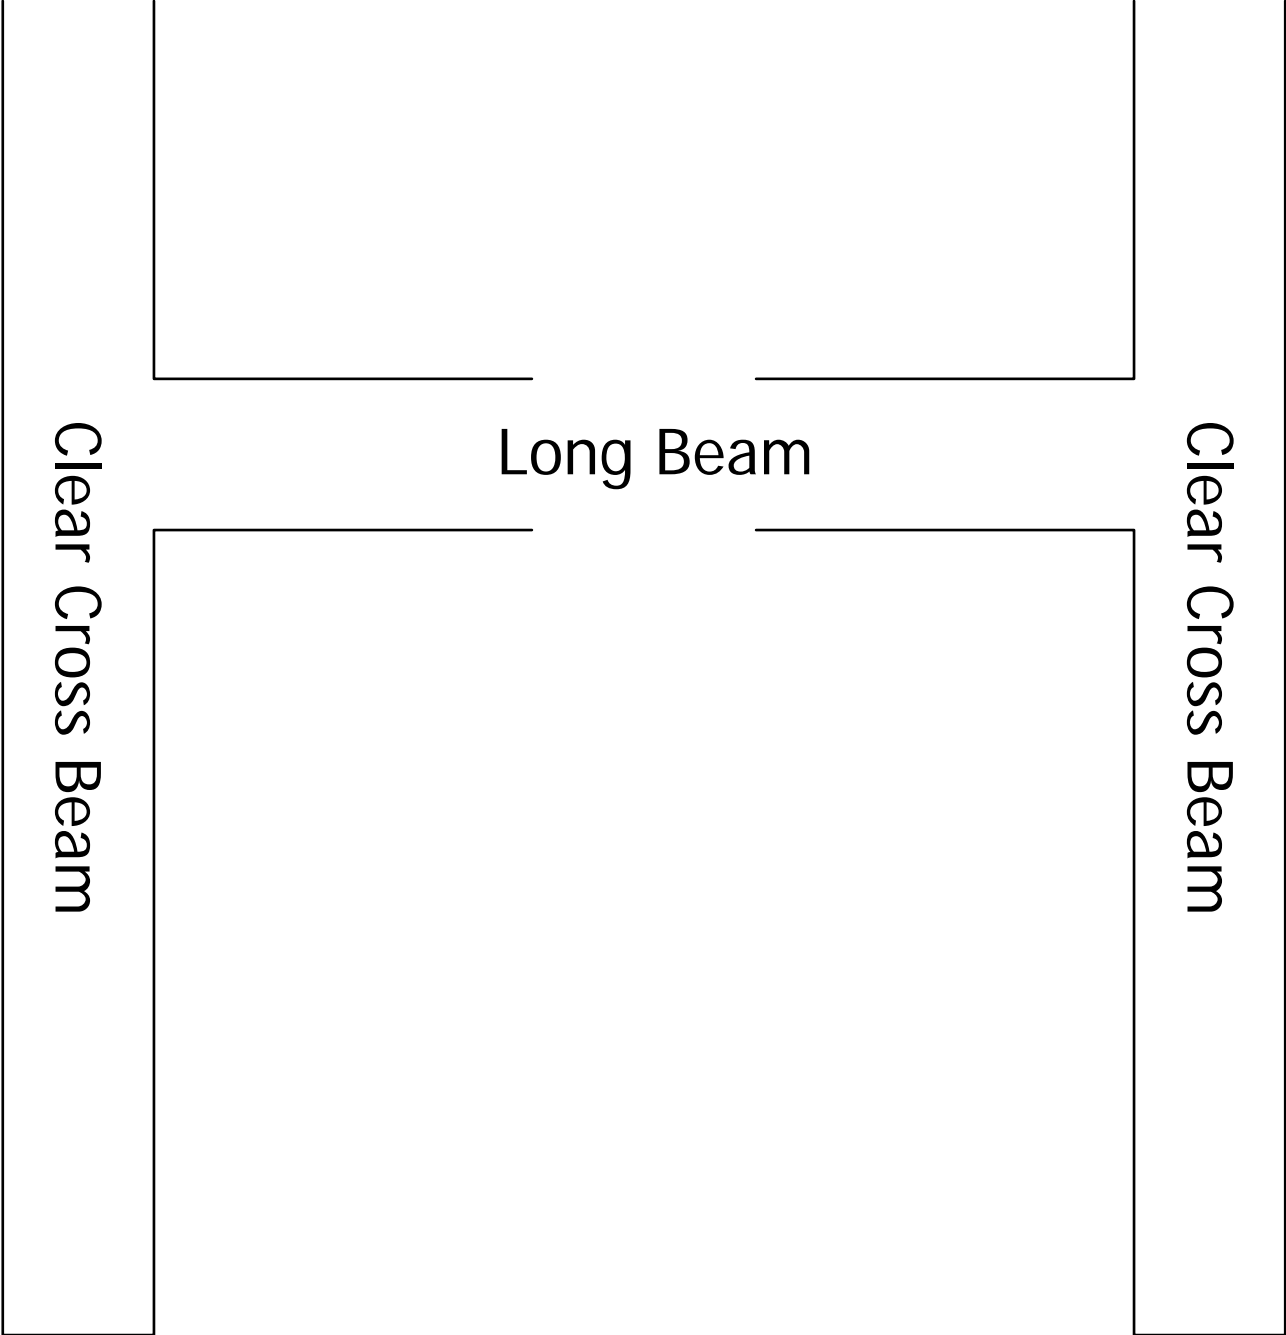

Archivist Quill Part Guide

Long Beam

Lifter Rail

Imaging Beam

Vertical Rail

Clear Cross Beam

Black Cross Beam

Base Center Beam

Cradle Wing Support

Imaging Strut

Glass Holder

Imaging Column

Cradle Diagonal

Platform Assembly Guide

Handlebar
Extender

Base Side Beam

Lifter Cross Beam

Base Strut

Platen Strut

Cradle Column

Cradle Strut